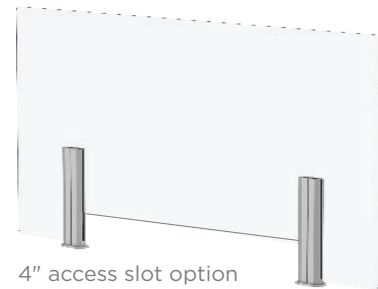


Worksurface Acrylic Screens

Catalog and Pricing
April 2021

Trendway >

Single Acrylic Screen Post Style Bracket | Screw Mount

Dimensions		Insert Material		Catalog #
Width	Height	Clear Acrylic	Frosted Acrylic	
24"	24"	\$420	\$456	SCNSMPS2424
30"		\$430	\$495	SCNSMPS3024
36"		\$499	\$573	SCNSMPS3624
42"		\$510	\$575	SCNSMPS4224
48"		\$520	\$580	SCNSMPS4824
54"		\$530	\$825	SCNSMPS5424
60"		\$540	\$835	SCNSMPS6024
66"		\$684	\$840	SCNSMPS6624
72"		\$695	\$851	SCNSMPS7224
24"	30"	\$420	\$494	SCNSMPS2430
30"		\$447	\$648	SCNSMPS3030
36"		\$499	\$655	SCNSMPS3630
42"		\$510	\$660	SCNSMPS4230
48"		\$520	\$665	SCNSMPS4830
54"		\$578	\$1,288	SCNSMPS5430
60"		\$590	\$1,295	SCNSMPS6030
66"		\$684	\$1,299	SCNSMPS6630
72"		\$695	\$1,310	SCNSMPS7230
24"	36"	\$499	\$571	SCNSMPS2436
30"		\$510	\$648	SCNSMPS3036
36"		\$658	\$803	SCNSMPS3636
42"		\$670	\$805	SCNSMPS4236
48"		\$680	\$810	SCNSMPS4836
54"		\$685	\$1,288	SCNSMPS5436
60"		\$695	\$1,295	SCNSMPS6036
66"		\$1,000	\$1,300	SCNSMPS6636
72"		\$1,000	\$1,310	SCNSMPS7236

full screen

4" access slot option

Available:

- With or without 4" access slot
- Clear or Frosted acrylic
- Standard or Premium (+\$12) bracket color paint finishes
- Screw mounting hardware provided for installation

full screen

4" access slot option

Available:

- With or without 4" access slot
- Clear or Frosted acrylic
- Gray bracket color paint finish

Comes with two types of foam pads for the underside of the bracket plates based on installation needs. One pad helps to prevent the screen from skidding on the worksurface, and the other pad uses double-sided tape for more of a secure attachment.

Clamp mount screens can even have a mixed combination, with the edge mount along the back of the work surface and the top mount on the sides.

U-Shape Acrylic Screen Post Style Bracket | Adhesive or Screw Mount