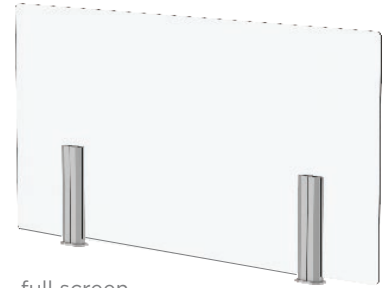


Worksurface Acrylic Screens

Catalog and Pricing
April 2021

Trendway >

Single Acrylic Screen Post Style Bracket | Screw Mount

Dimensions		Insert Material		Catalog #
Width	Height	Clear Acrylic	Frosted Acrylic	
24"	24"	\$420	\$456	SCNSMPS2424
30"		\$430	\$495	SCNSMPS3024
36"		\$499	\$573	SCNSMPS3624
42"		\$510	\$575	SCNSMPS4224
48"		\$520	\$580	SCNSMPS4824
54"		\$530	\$825	SCNSMPS5424
60"		\$540	\$835	SCNSMPS6024
66"		\$684	\$840	SCNSMPS6624
72"		\$695	\$851	SCNSMPS7224
24"	30"	\$420	\$494	SCNSMPS2430
30"		\$447	\$648	SCNSMPS3030
36"		\$499	\$655	SCNSMPS3630
42"		\$510	\$660	SCNSMPS4230
48"		\$520	\$665	SCNSMPS4830
54"		\$578	\$1,288	SCNSMPS5430
60"		\$590	\$1,295	SCNSMPS6030
66"		\$684	\$1,299	SCNSMPS6630
72"		\$695	\$1,310	SCNSMPS7230
24"	36"	\$499	\$571	SCNSMPS2436
30"		\$510	\$648	SCNSMPS3036
36"		\$658	\$803	SCNSMPS3636
42"		\$670	\$805	SCNSMPS4236
48"		\$680	\$810	SCNSMPS4836
54"		\$685	\$1,288	SCNSMPS5436
60"		\$695	\$1,295	SCNSMPS6036
66"		\$1,000	\$1,300	SCNSMPS6636
72"		\$1,000	\$1,310	SCNSMPS7236

full screen

4" access slot option

Available:

- With or without 4" access slot
- Clear or Frosted acrylic
- Gray bracket color paint finish

Comes with two types of foam pads for the underside of the bracket plates based on installation needs. One pad helps to prevent the screen from skidding on the worksurface, and the other pad uses double-sided tape for more of a secure attachment.