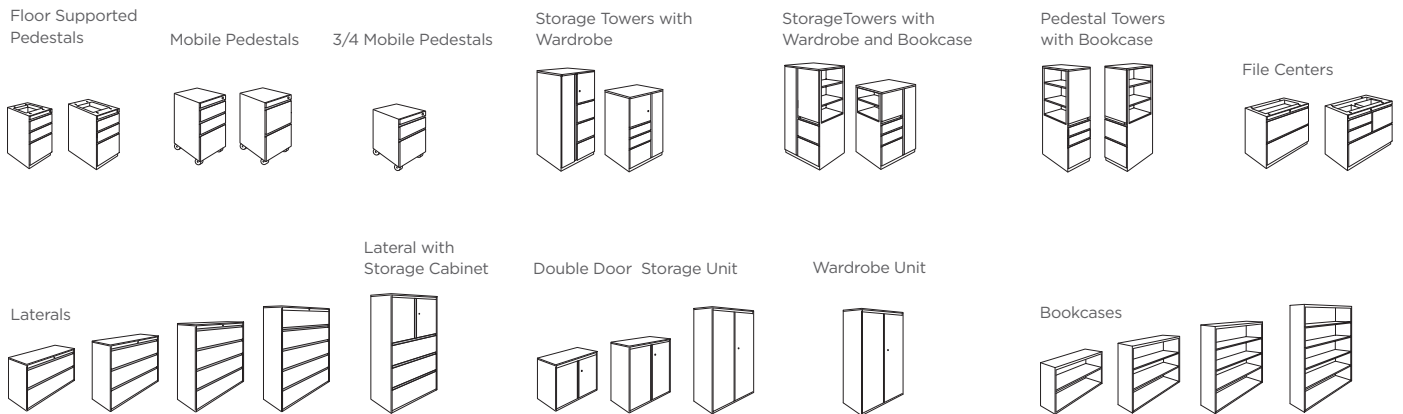

Choices[®]

Filing + Storage

Choices filing and storage offer a streamlined, adaptable aesthetic for today's workplace design. Durable construction, trusted security, and a broad selection of components, sizes, options, and finishes offer a wide range of solutions for the way you work today. Designed to complement Trendway's furniture systems, Choices filing and storage seamlessly support the varied needs of users today.

Choices Filing + Storage >

With Choices, creating unique, inspiring and highly functional spaces is simplified. Its clean design also supports easy personalization with a wide selection of options. Choose from a generous offering of paint colors and textures. Dress it up and expand usable space with laminate work tops available in a wide range of colors. Add a mobile pedestal cushion for drop-in guest seating, offered in our full array of seating fabrics. Your choices are almost endless.

THE LINE

Security locks come standard with Choices filing and storage, and you have the option to key some or all of your units alike.

STANDARD TRIM COLORS

Available in Smooth, Frost, or Textured finish

*Available in Smooth finish only.