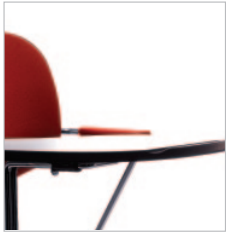

M11 Seating

Personality meets functionality in the new M11 chair. Our M11 seating blends fun, form and innovative function for a unique seating experience. The smooth, self-adjusting design responds to users with a gentle recline, for maximum comfort in a multi-purpose chair.

Visit Trendway.com and learn more.

M11

The smooth, self-adjusting design supports motion and flexes with your every move.

Polypropylene Armrest option for added comfort.

Optional Tablet Arm.

Tablet Arm pivots for easy chair access.

Optional Chrome Book Rack for under-seat storage.

Ganging attachment option.

Optional Storage Cart with casters makes it easy to move and store chairs.

DETAILS

- Polypropylene seat and back
- Self-adjustable tilting function
- Stackable steel frame
- Polycarbonate glides

OPTIONS

- Polypropylene arms
- Tablet arm (right side only). Offered on the M11 with arms only.
- Under-seat book rack
- Ganging glides
- Storage cart

SPECIFICATIONS

Seat width: 17.25"
 Seat height: 17.5"
 Seat depth: 17"
 Overall chair height: 32"
 Overall chair depth: 21"
 Overall chair width: 21"
 Arm height: 9" off seat