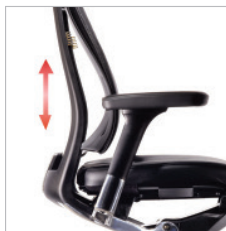

# T51

The adjustable headrest offers both height and angle adjustments.

Adjustable armrests offer a forward and back adjustment range of 1.25" and 2" of vertical height adjustment.

Adjustable armrests rotate with a simple twist.

Use the simple seat slide adjustment for your perfect seat depth (Range: 2.5").

The tilt tension handle is simple to adjust, for personal comfort.

Multi-option back lock with five positions.

Adjust lumbar support with a simple lift.

## DETAILS

- Height and pivot adjustable headrest option
- Height, depth and pivot adjustable arms
- Adjustable seat pan
- Height adjustable pneumatic cylinder
- Polished aluminum base and arms
- Multi-option back lock with five positions
- Synchronized tilt mechanism
- Forward tilt lever
- Dynamic lumbar support
- Rated to 300 lbs.