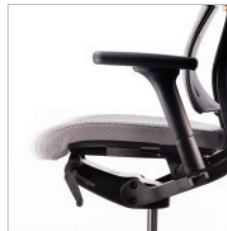

# T51 Seating

---

Simple sophistication, T51 seating combines sleek, contemporary styling and ultimate adjustability. Intelligently designed ergonomic features make it easy to adjust T51 for your personal needs and preferences. With a slim, elegantly curved profile, T51 offers dynamic lumbar support that responds to your every move, for day-long comfort. And you'll like how easily T51 can fit into your budget, too.

# T51

The adjustable headrest offers both height and angle adjustments.

Adjustable armrests offer a forward and back adjustment range of 1.25" and 2" of vertical height adjustment.

Adjustable armrests rotate with a simple twist.

Use the simple seat slide adjustment for your perfect seat depth (Range: 2.5").

The tilt tension handle is simple to adjust, for personal comfort.

Multi-option back lock with five positions.

Adjust lumbar support with a simple lift.

## DETAILS

- Height and pivot adjustable headrest option
- Height, depth and pivot adjustable arms
- Adjustable seat pan
- Height adjustable pneumatic cylinder
- Polished aluminum base and arms
- Multi-option back lock with five positions
- Synchronized tilt mechanism
- Forward tilt lever
- Dynamic lumbar support
- Rated to 300 lbs.