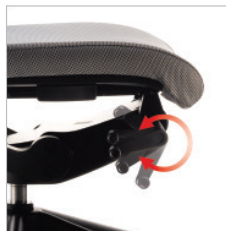

# T51

The adjustable headrest offers both height and angle adjustments.

Adjustable armrests offer a forward and back adjustment range of 1.25" and 2" of vertical height adjustment.

Adjustable armrests rotate with a simple twist.

Use the simple seat slide adjustment for your perfect seat depth (Range: 2.5").

The tilt tension handle is simple to adjust, for personal comfort.

Multi-option back lock with five positions.

Adjust lumbar support with a simple lift.

## DETAILS

- Height and pivot adjustable headrest option
- Height, depth and pivot adjustable arms
- Adjustable seat pan
- Height adjustable pneumatic cylinder
- Polished aluminum base and arms
- Multi-option back lock with five positions
- Synchronized tilt mechanism
- Forward tilt lever
- Dynamic lumbar support
- Rated to 300 lbs.