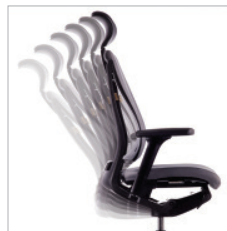

# T51 Seating

---

Simple sophistication, T51 seating combines sleek, contemporary styling and ultimate adjustability. Intelligently designed ergonomic features make it easy to adjust T51 for your personal needs and preferences. With a slim, elegantly curved profile, T51 offers dynamic lumbar support that responds to your every move, for day-long comfort. And you'll like how easily T51 can fit into your budget, too.

# T51

The adjustable headrest offers both height and angle adjustments.

Adjustable armrests offer a forward and back adjustment range of 1.25" and 2" of vertical height adjustment.

Adjustable armrests rotate with a simple twist.

Use the simple seat slide adjustment for your perfect seat depth (Range: 2.5").

The tilt tension handle is simple to adjust, for personal comfort.

Multi-option back lock with five positions.

Adjust lumbar support with a simple lift.

## DETAILS

- Height and pivot adjustable headrest option
- Height, depth and pivot adjustable arms
- Adjustable seat pan
- Height adjustable pneumatic cylinder
- Polished aluminum base and arms
- Multi-option back lock with five positions
- Synchronized tilt mechanism
- Forward tilt lever
- Dynamic lumbar support
- Rated to 300 lbs.