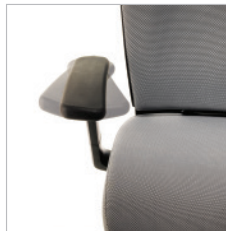

# T51 Seating

---

Simple sophistication, T51 seating combines sleek, contemporary styling and ultimate adjustability. Intelligently designed ergonomic features make it easy to adjust T51 for your personal needs and preferences. With a slim, elegantly curved profile, T51 offers dynamic lumbar support that responds to your every move, for day-long comfort. And you'll like how easily T51 can fit into your budget, too.

# T51

The adjustable headrest offers both height and angle adjustments.

Adjustable armrests offer a forward and back adjustment range of 1.25" and 2" of vertical height adjustment.

Adjustable armrests rotate with a simple twist.

Use the simple seat slide adjustment for your perfect seat depth (Range: 2.5").

The tilt tension handle is simple to adjust, for personal comfort.

Multi-option back lock with five positions.

Adjust lumbar support with a simple lift.

## DETAILS

- Height and pivot adjustable headrest option
- Height, depth and pivot adjustable arms
- Adjustable seat pan
- Height adjustable pneumatic cylinder
- Polished aluminum base and arms
- Multi-option back lock with five positions
- Synchronized tilt mechanism
- Forward tilt lever
- Dynamic lumbar support
- Rated to 300 lbs.