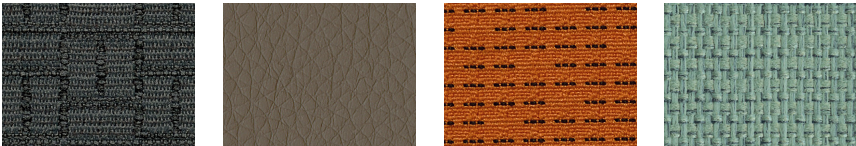

## Frame Finish

Chrome  
Stack

Platinum  
Stack/Task

Black  
Stack/Task

## Shell Finish

Ivory  
X12

Light Gray  
X13

Medium Gray  
X11

Graphite  
X2

Black  
X1

Yellow  
X10

Red  
X6

Yellow Green  
X14

Teal Green  
X8

Medium Blue  
X4

## Seating Fabric Grade A

Cadence  
3 Colors

Dillon  
9 Colors

Input  
9 Colors

Intuition  
4 Colors

Open House  
12 Colors

Smith  
6 Colors

Tome  
8 Colors