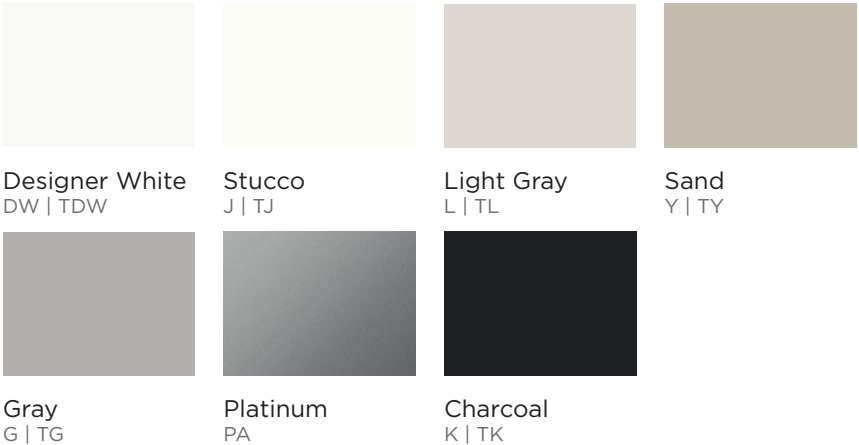

Pack Filing & Storage

Trendway Standard Offering

Paint & Trim

Smooth | Textured

Designer White DW TDW	Stucco J TJ	Light Gray L TL	Sand Y TY
Gray G TG	Platinum PA	Charcoal K TK	

HPL

Solid Color
Grade 1
HPL Code | Edge Code

Designer White J0C E1	Stucco J11 J	Light Gray 573 L	Sand J20 Y
Shadow J04 E7	Graphite J9D E6	Charcoal 583 K	

Patterned
Grade 1

Crisp Linen J69 EB	Classic Linen J6A E9	Casual Linen J6B E8	White Tigris J09
Gray Tigris JN2	Evening Tigris JM4	Sarum Twill J9G EE	Earthen Twill J9H EG
Graphite Twill J9J EH			

Wild Cherry J1R | W6 Walnut J99 | WZ Empire Mahogany J2A | W7 Espresso Pearwood J9X/ER

Woodgrain
Grade 2

Phantom Pearl J9A | E3 Phantom Ecrú J9B | E4 Phantom Charcoal J9C | E5

TFL
Solid Color
Grade 1
TFL Code | Edge Code

Designer White XZH | E1 Black XZ4

Woodgrain
Grade 1

Beigewood XZ8 | W8 Fusion Maple XZ2 | W5 Finnish Oak XZY | WY Brazilwood XZE | WE

Wild Cherry XZ1 | W6 Walnut XZZ | WZ Empire Mahogany XZ3 | W7 Espresso Pearwood ZY6/ER