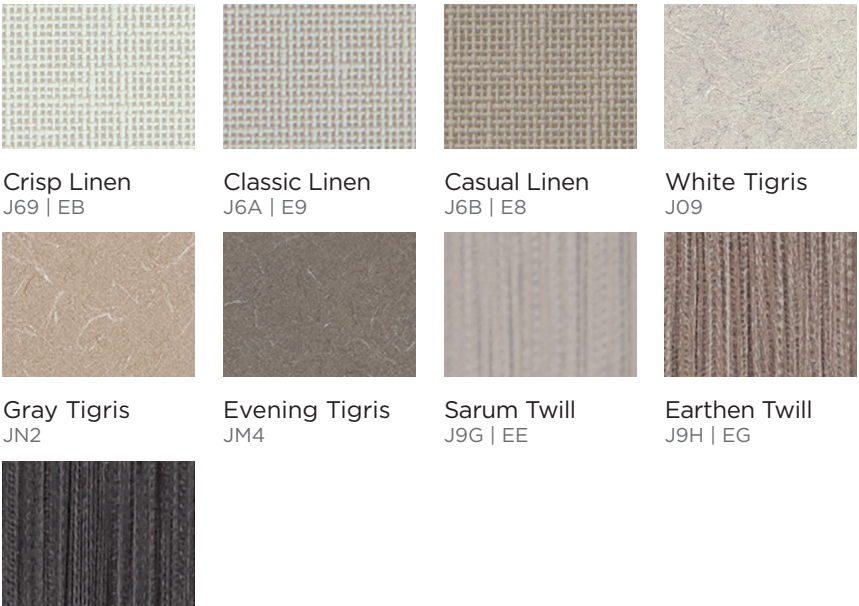

Pack Filing & Storage

Trendway Standard Offering

Paint & Trim

Smooth | Textured

Designer White DW TDW	Stucco J TJ	Light Gray L TL	Sand Y TY
Gray G TG	Platinum PA	Charcoal K TK	

HPL

Solid Color
Grade 1
HPL Code | Edge Code

Designer White J0C E1	Stucco J11 J	Light Gray 573 L	Sand J20 Y
Shadow J04 E7	Graphite J9D E6	Charcoal 583 K	

Patterned
Grade 1

Crisp Linen J69 EB	Classic Linen J6A E9	Casual Linen J6B E8	White Tigris J09
Gray Tigris JN2	Evening Tigris JM4	Sarum Twill J9G EE	Earthen Twill J9H EG
Graphite Twill J9J EH			

Wild Cherry J1R | W6 Walnut J99 | WZ Empire Mahogany J2A | W7 Espresso Pearwood J9X/ER

Woodgrain
Grade 2

Phantom Pearl J9A | E3 Phantom Ecrú J9B | E4 Phantom Charcoal J9C | E5

TFL
Solid Color
Grade 1
TFL Code | Edge Code

Woodgrain
Grade 2

Phantom Pearl XY0 | E3 Phantom Ecrú XY1 | E4 Phantom Charcoal XY2 | E5

*To see all fabrics and finishes available on Pack go to www.trendway.com