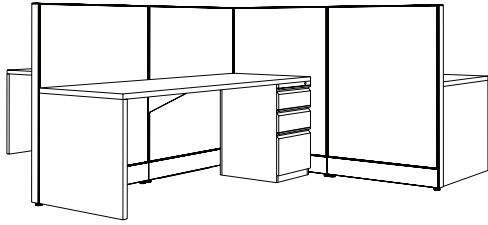

OPEN OFFICE

OPEN OFFICE

6A

Quantity	Catalog #	Description
4	CRWS3072	Capture Work Surface, Rectangular, 30"x72"w
4	CFEC50	Capture End of Run Cover, 50"h
1	CFWC50	Capture 4-Way Connectors w/Topcap, 50"h
4	PSP6612	Pack Work Surface Supporting Pedestal, 6/6/12
4	CWSEP30L	Capture Work Surface End Panel Support, LH, 30"dx27¾"h
4	CWSSR	Capture Work Surface Support Right
4	CWSBR	Capture Work Surface Bracket, RH
8	C8FR3650.S.CB	Capture 8-Wire Base Frame, 36"wx50"h
16	CTT3644	Capture Fabric Tile, 36"wx44"h
4	CILC50	Capture Inline Connector 50"h
8	CTC36	Full Frame Top Cap, 36" w
1	CPVLB	Capture Vertical Light Block
		List \$11,535 - \$11,980

6B

Quantity	Catalog #	Description
2	CFRPLWS3072HPL	Confer Parallel Work Surface, Rectangular, 30"dx72"w
2	CFR2STRF72	72W Confer Double Sided Channel
2	CFR2END18.GY	Confer Double Sided End Panel, 18¼"wx21½"h
1	CFR2MIDSP18	Confer Double Sided Mid SPPT Panel, 18¼"wx21½"h
4	CFRFBMS6024	Confer Back Edge Mount Fabric Screen
2	CFRULEG30	Confer Work Surface U-Leg Support, 30"w
4	CFRSPRTLEG	Confer Fixed Height Work Surface Post Leg, 2"d
6	CFRRSR19	Confer Fixed Height Work Surface Riser Support Leg, 19"dx6"h
2	CFRPDWS3072HPL	Confer Fixed Height Perpendicular Work Surface, Rectangular, 30"dx72"w
		List \$12,330 - \$12,545