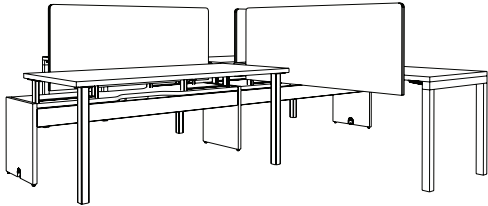

OPEN OFFICE

OPEN OFFICE

6A

Quantity	Catalog #	Description
4	CRWS3072	Capture Work Surface, Rectangular, 30"x72"w
4	CFEC50	Capture End of Run Cover, 50"h
1	CFWC50	Capture 4-Way Connectors w/Topcap, 50"h
4	PSP6612	Pack Work Surface Supporting Pedestal, 6/6/12
4	CWSEP30L	Capture Work Surface End Panel Support, LH, 30"dx27¾"h
4	CWSSR	Capture Work Surface Support Right
4	CWSBR	Capture Work Surface Bracket, RH
8	C8FR3650.S.CB	Capture 8-Wire Base Frame, 36"wx50"h
16	CTT3644	Capture Fabric Tile, 36"wx44"h
4	CILC50	Capture Inline Connector 50"h
8	CTC36	Full Frame Top Cap, 36" w
1	CPVLB	Capture Vertical Light Block
		List \$11,535 - \$11,980

6B

Quantity	Catalog #	Description
2	CFRPLWS3072HPL	Confer Parallel Work Surface, Rectangular, 30"dx72"w
2	CFR2STRF72	72W Confer Double Sided Channel
2	CFR2END18.GY	Confer Double Sided End Panel, 18¼"wx21½"h
1	CFR2MIDSP18	Confer Double Sided Mid SPPT Panel, 18¼"wx21½"h
4	CFRFBMS6024	Confer Back Edge Mount Fabric Screen
2	CFRULEG30	Confer Work Surface U-Leg Support, 30"w
4	CFRSPRTLEG	Confer Fixed Height Work Surface Post Leg, 2"d
6	CFRRSR19	Confer Fixed Height Work Surface Riser Support Leg, 19"dx6"h
2	CFRPDWS3072HPL	Confer Fixed Height Perpendicular Work Surface, Rectangular, 30"dx72"w
		List \$12,330 - \$12,545