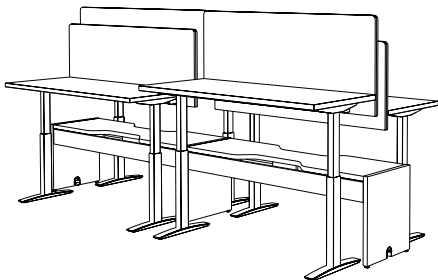

Quantity	Catalog #	Description
2	CFR2END18	Confer Double Sided End Panel, 18³/₄"wx21¹/₂"h
1	CFR2MIDSP18	Double Sided Mid Support Panel
2	CFR2STRF60	Confer Double Sided Channel
4	CFRFBMS6024	Confer 60"x24"h Back Edge Mounted Fabric Screen
4	EVRHAT2460.GN	Express Rectangle Height Adjustable Table 23¹/₂"dx58"w
		List $14,920