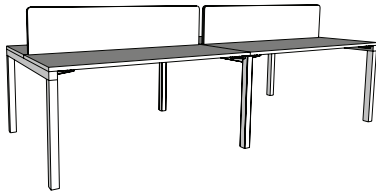

TOUCHDOWN

# TOUCHDOWN

7A

Quantity	Catalog #	Description
4	TRGECS2460.NN.GN	Trig Rectangle Work Surface, 24"dx60"w Rectangle Desk
2	TRGULEG48	Trig Shared Work Surface Support Leg 48"w
1	TRGULEGSS48	Trig Side to Side Shared Work Surface Support Leg, 48"w
2	TRGFTMS6013	Trig Top Mount Fabric Screen, 60"wx13"h
		List \$4,465 - \$4,515