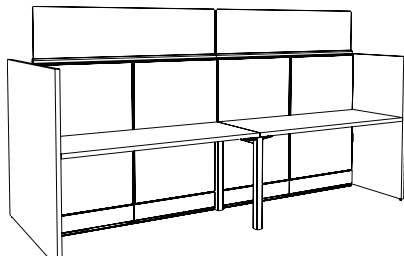

Quantity	Catalog #	Description
4	EVRHAT2460.GN	Express Rectangle Height Adjustable Table, 24"dx60"w
2	CFG6016	Capture Frameless Top Screen with Channel, 60"wx16"h
2	CFGTC60	Capture Frameless Top Cap 60
2	CPRFEP5150	Capture Frame End Panel, 51¼"wx50"h
4	C8FR3050.S.CC	Capture 8-Wire Base Frame, 30"wx50"h
8	CTT3044	Capture Tackable Tile, 30"wx44"h
3	CILC50	Capture Inline Panel to Panel Connector 50"h
1	CPVLB	Capture Vertical Light Block
		List $13,750

7E