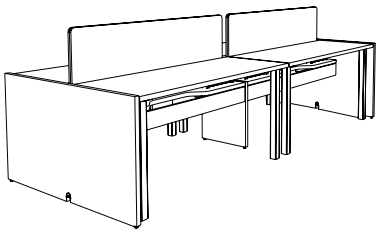

Quantity	Catalog #	Description
4	TRGECS2460.NN.GN	Trig Rectangle Work Surface, 24"dx60"w Rectangle Desk
2	TRGULEG48	Trig Shared Work Surface Support Leg 48"w
1	TRGULEGSS48	Trig Side to Side Shared Work Surface Support Leg, 48"w
2	TRGFTMS6013	Trig Top Mount Fabric Screen, 60"wx13"h
		List $4,465 - $4,515

7B

Quantity	Catalog #	Description
8	CFRRSR13	Fixed Height Work Surface Riser Support Legs
8	CFRSPRTLEG	Work Surface Post Leg 2"d
2	CFRFTMS6029	Confer Channel Top Mount Fabric Screen
1	CFR2MIDSP18	Confer Double Sided Mid Support Panel
2	CFR2STRF60	60"w Confer Double Sided Channel
4	CFRPLWS2460HPL	Confer HPL Fixed Height Parallel Work Surface - HPL
2	CFR2END4829	Confer Double Sided End Panel, 50¹/₈"w x29¹/₄"h
		List $10,105 - $10,395

7C