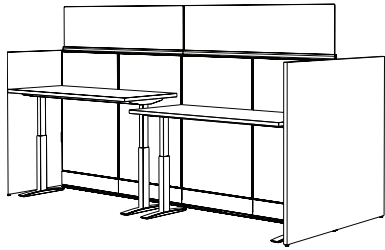

TOUCHDOWN

7D