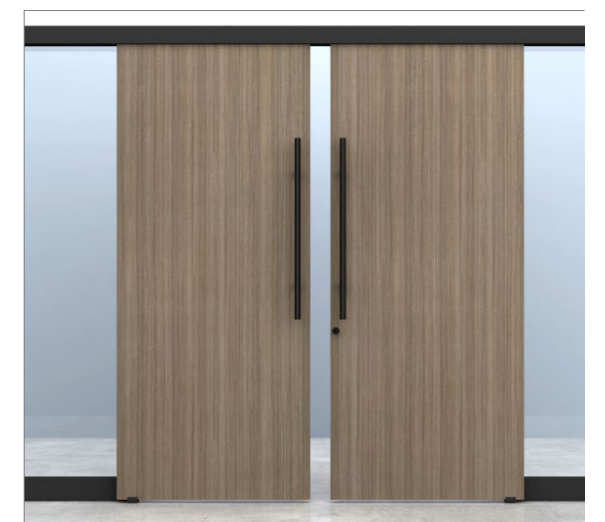

A wide array of options for pulls, finishes and style are now standard. Everything you want, delivered right on time.

Volo Aluminum Framed Double Sliding Door with 18" Black Post Pull and Oiled Bronze Mortise Lock

Volo Flush Veneer Wood Double Sliding Door with 72" Satin Chrome Ladder Pull

Volo Framed HPL Wood Double Sliding Door with 18" Black Post Pull and Oiled Bronze Mortise Lock

Volo Framed Veneer Wood Double Sliding Door with 36" Satin Chrome Post Pull and Mortise Lock

Volo Flush HPL Wood Double Sliding Door with 18" Black Post Pull and Oiled Bronze Mortise Lock

Volo Flush HPL Wood Double Sliding Door with 36" Black Post Pull and Oiled Bronze Mortise Lock

Trendway >

Fellowes | FAMILY BUSINESS
Brands. SINCE 1917