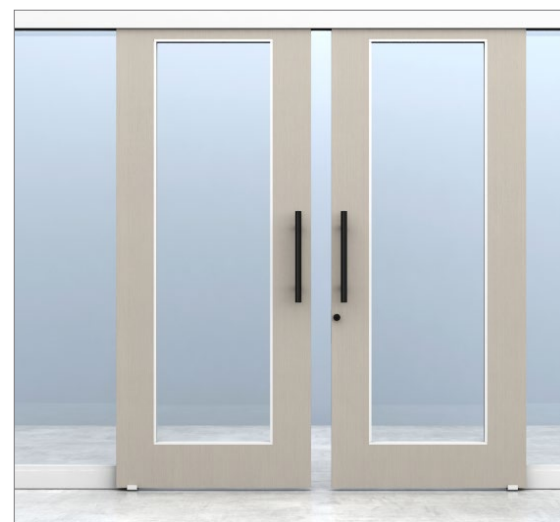


Volo[®]

Double Sliding Doors

Trendway >

NEW Volo Double Sliding Doors

Now offered as standard selections for Volo, our double sliding doors offer plenty of options to create the design inspiration that's right for you.

A wide array of options for pulls, finishes and style are now standard. Everything you want, delivered right on time.

Volo Aluminum Framed Double Sliding Door with 18" Black Post Pull and Oiled Bronze Mortise Lock

Volo Flush Veneer Wood Double Sliding Door with 72" Satin Chrome Ladder Pull

Volo Framed HPL Wood Double Sliding Door with 18" Black Post Pull and Oiled Bronze Mortise Lock

Volo Framed Veneer Wood Double Sliding Door with 36" Satin Chrome Post Pull and Mortise Lock

Volo Flush HPL Wood Double Sliding Door with 18" Black Post Pull and Oiled Bronze Mortise Lock

Volo Flush HPL Wood Double Sliding Door with 36" Black Post Pull and Oiled Bronze Mortise Lock

Trendway >

Fellowes | FAMILY BUSINESS
Brands. SINCE 1917