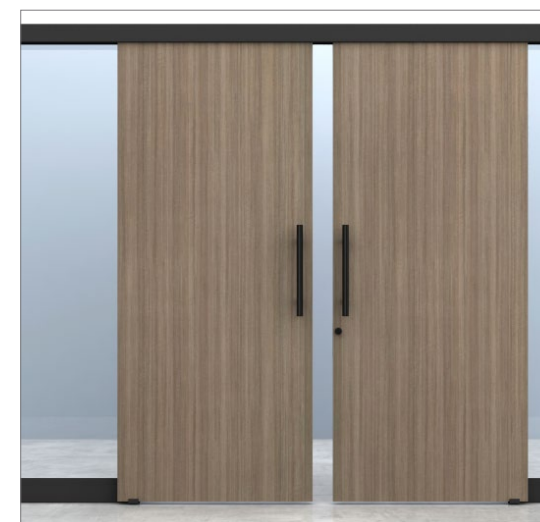


Volo[®]

Double Sliding Doors

Trendway >

NEW Volo Double Sliding Doors

Now offered as standard selections for Volo, our double sliding doors offer plenty of options to create the design inspiration that's right for you.

A wide array of options for pulls, finishes and style are now standard. Everything you want, delivered right on time.

Volo Aluminum Framed Double Sliding Door with 18" Black Post Pull and Oiled Bronze Mortise Lock

Volo Flush Veneer Wood Double Sliding Door with 72" Satin Chrome Ladder Pull

Volo Framed HPL Wood Double Sliding Door with 18" Black Post Pull and Oiled Bronze Mortise Lock

Volo Framed Veneer Wood Double Sliding Door with 36" Satin Chrome Post Pull and Mortise Lock

Volo Flush HPL Wood Double Sliding Door with 18" Black Post Pull and Oiled Bronze Mortise Lock

Volo Flush HPL Wood Double Sliding Door with 36" Black Post Pull and Oiled Bronze Mortise Lock

Trendway >

Fellowes | FAMILY BUSINESS
Brands. SINCE 1917